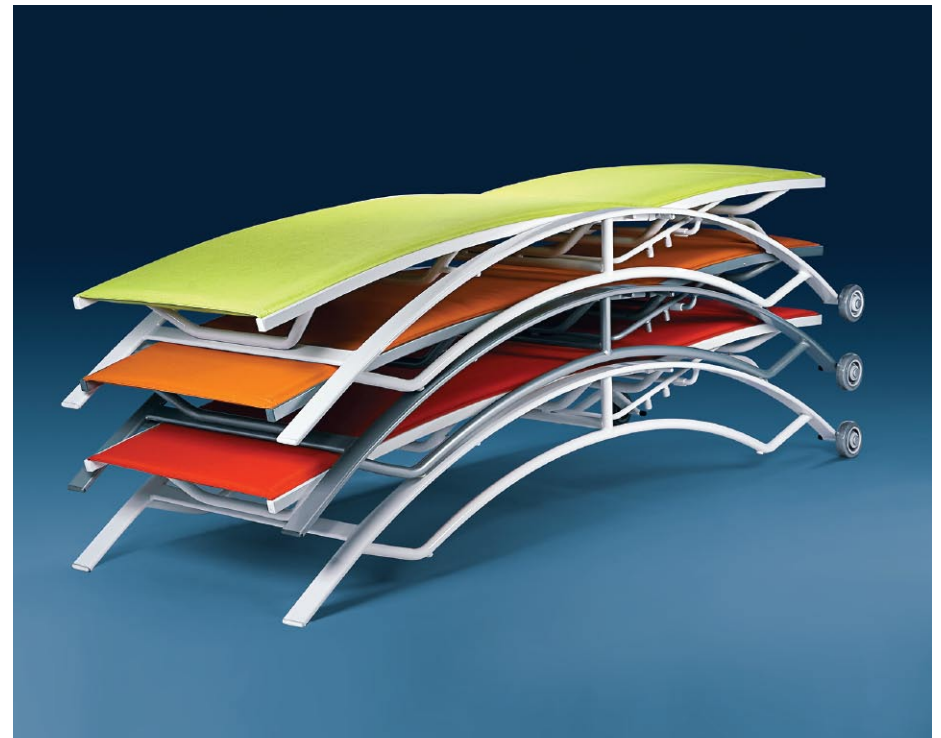

AQUA™

PAVILION FURNITURE

| WITH COMFORT CUSHION SLING

AQ 8190 82" LONG 30" WIDE 15" SEAT HEIGHT

AQUA STACKING CHAISE LOUNGE WITH WHEELS |

AQUA STACKING DINING ARM CHAIR |

AQ 8130 25.5" WIDE 24" DEEP 33" HIGH 26" ARM HEIGHT

| AQUA STACKING LOUNGE CHAIR

WITH COMFORT CUSHION SLING
AQ 8135 28.5" WIDE 28" DEEP 32" HIGH
16" SEAT HEIGHT 24" ARM HEIGHT

| AQUA BAR CHAIR

AQ 8045-30 24.5" WIDE 24" DEEP 45" HIGH
30" SEAT HEIGHT 37.5" ARM HEIGHT

AQUA DINING TABLE |

WITH SMOOTH HIGH GLOSS FIBERGLASS TOP
AQ 2700 SERIES 36", 42" AND 48" DIAMETER
ALL 29" HIGH

AQUA BAR TABLE |

WITH SMOOTH HIGH GLOSS FIBERGLASS TOP
AQ 3000 SERIES 30", 36" AND 42" DIAMETER
ALL 42" HIGH

| AQUA STACKING OCCASIONAL TABLE

WITH SMOOTH HIGH GLOSS
FIBERGLASS TOP

AQ 1818SF
21.5" DIAMETER 18" HIGH

serena

AQUA™

PAVILION FURNITURE, INC

16200 NW 49th Avenue. Miami, FL 33014
305. 823. 3480 | www.pavilion-furniture.com